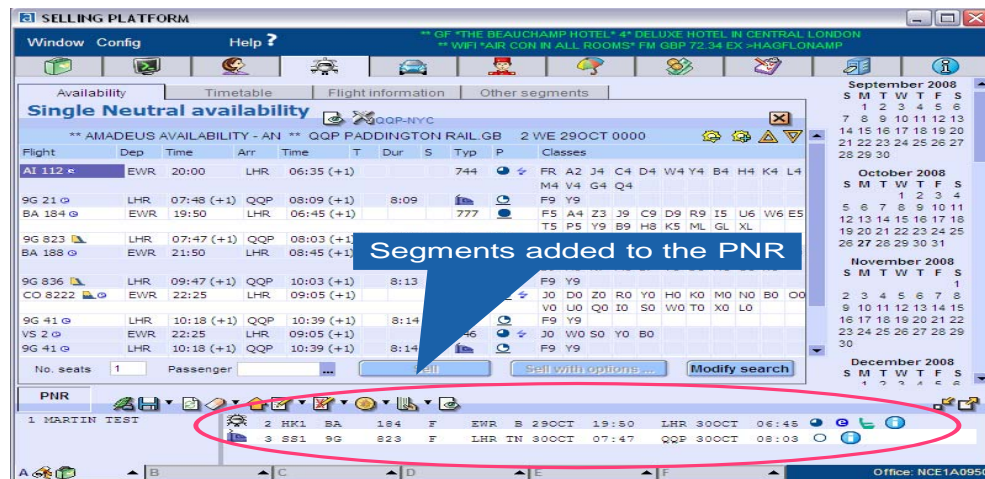

Products & Solutions News Flash

Amadeus Flash

8

amADEUS
Your technology partner

Contact

For more details please Refer **HE RAI** for Amadeus Airport Express functionalities

OR

Amadeus Helpdesk

24x7 Nationwide Toll Free: 1800 111 200

Tel: +91 11 26736633, 46092600, e-mail: help@amadeus.co.in

**So go ahead and book from Kuala Lumpur International Airport (KUL) to Kuala Lumpur city centre (XKL) under IATA code 9G
On your Amadeus Terminal .....!!!!**