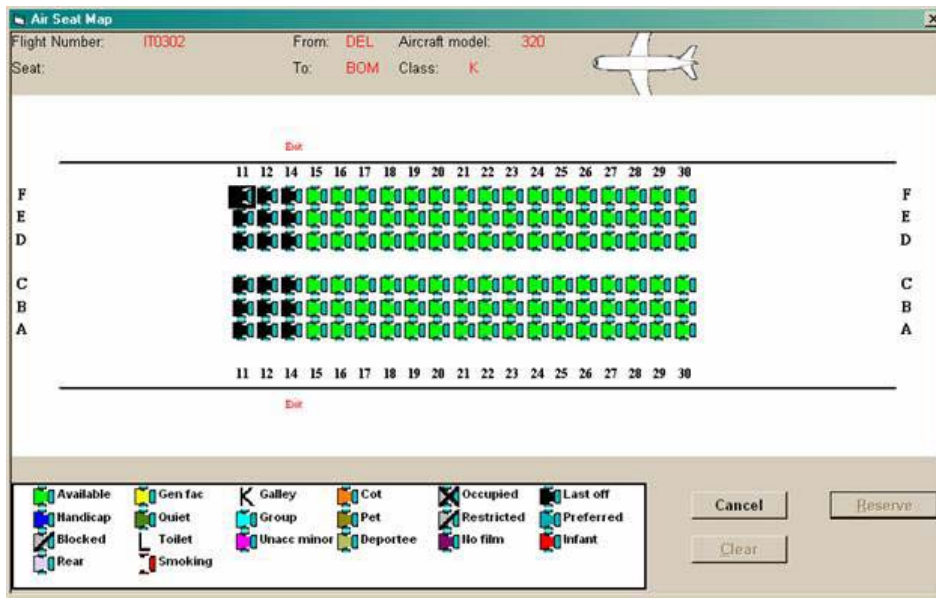

amADEUS FLASH

GREAT NEWS FOR AMADEUS SUBSCRIBERS!!!!!!!!!!!!!!

AMADEUS IS PLEASED TO ANNOUNCE THE SUCCESSFUL IMPLEMENTATION OF INTERACTIVE SEAT MAP AND INTERACTIVE ADVANCED SEAT RESERVATION WITH KINGFISHER AIRLINES EFFECTIVE 05TH OCTOBER, 06...

KINGFISHER AIRLINES WILL IMMEDIATELY CONFIRM SEAT REQUESTS IN REAL TIME BEFORE THE CLOSURE OF PNR (END OF TRANSACTION – EOT)

- SEAT MAP FUNCTIONALITY PROVIDES AMADEUS AGENTS WITH CURRENT SEATING INFORMATION ON ANY PARTICULAR FLIGHT.
- INTERACTIVE ADVANCE SEAT REQUEST ALLOWS YOU TO RESERVE SPECIFIC SEATING OF YOUR CHOICE AT THE TIME OF BOOKING.
- INTERACTIVE SEAT MAP PROVIDES YOU WITH UP- TO- DATE DISPLAYS IN A COMMON AMADEUS FORMAT.